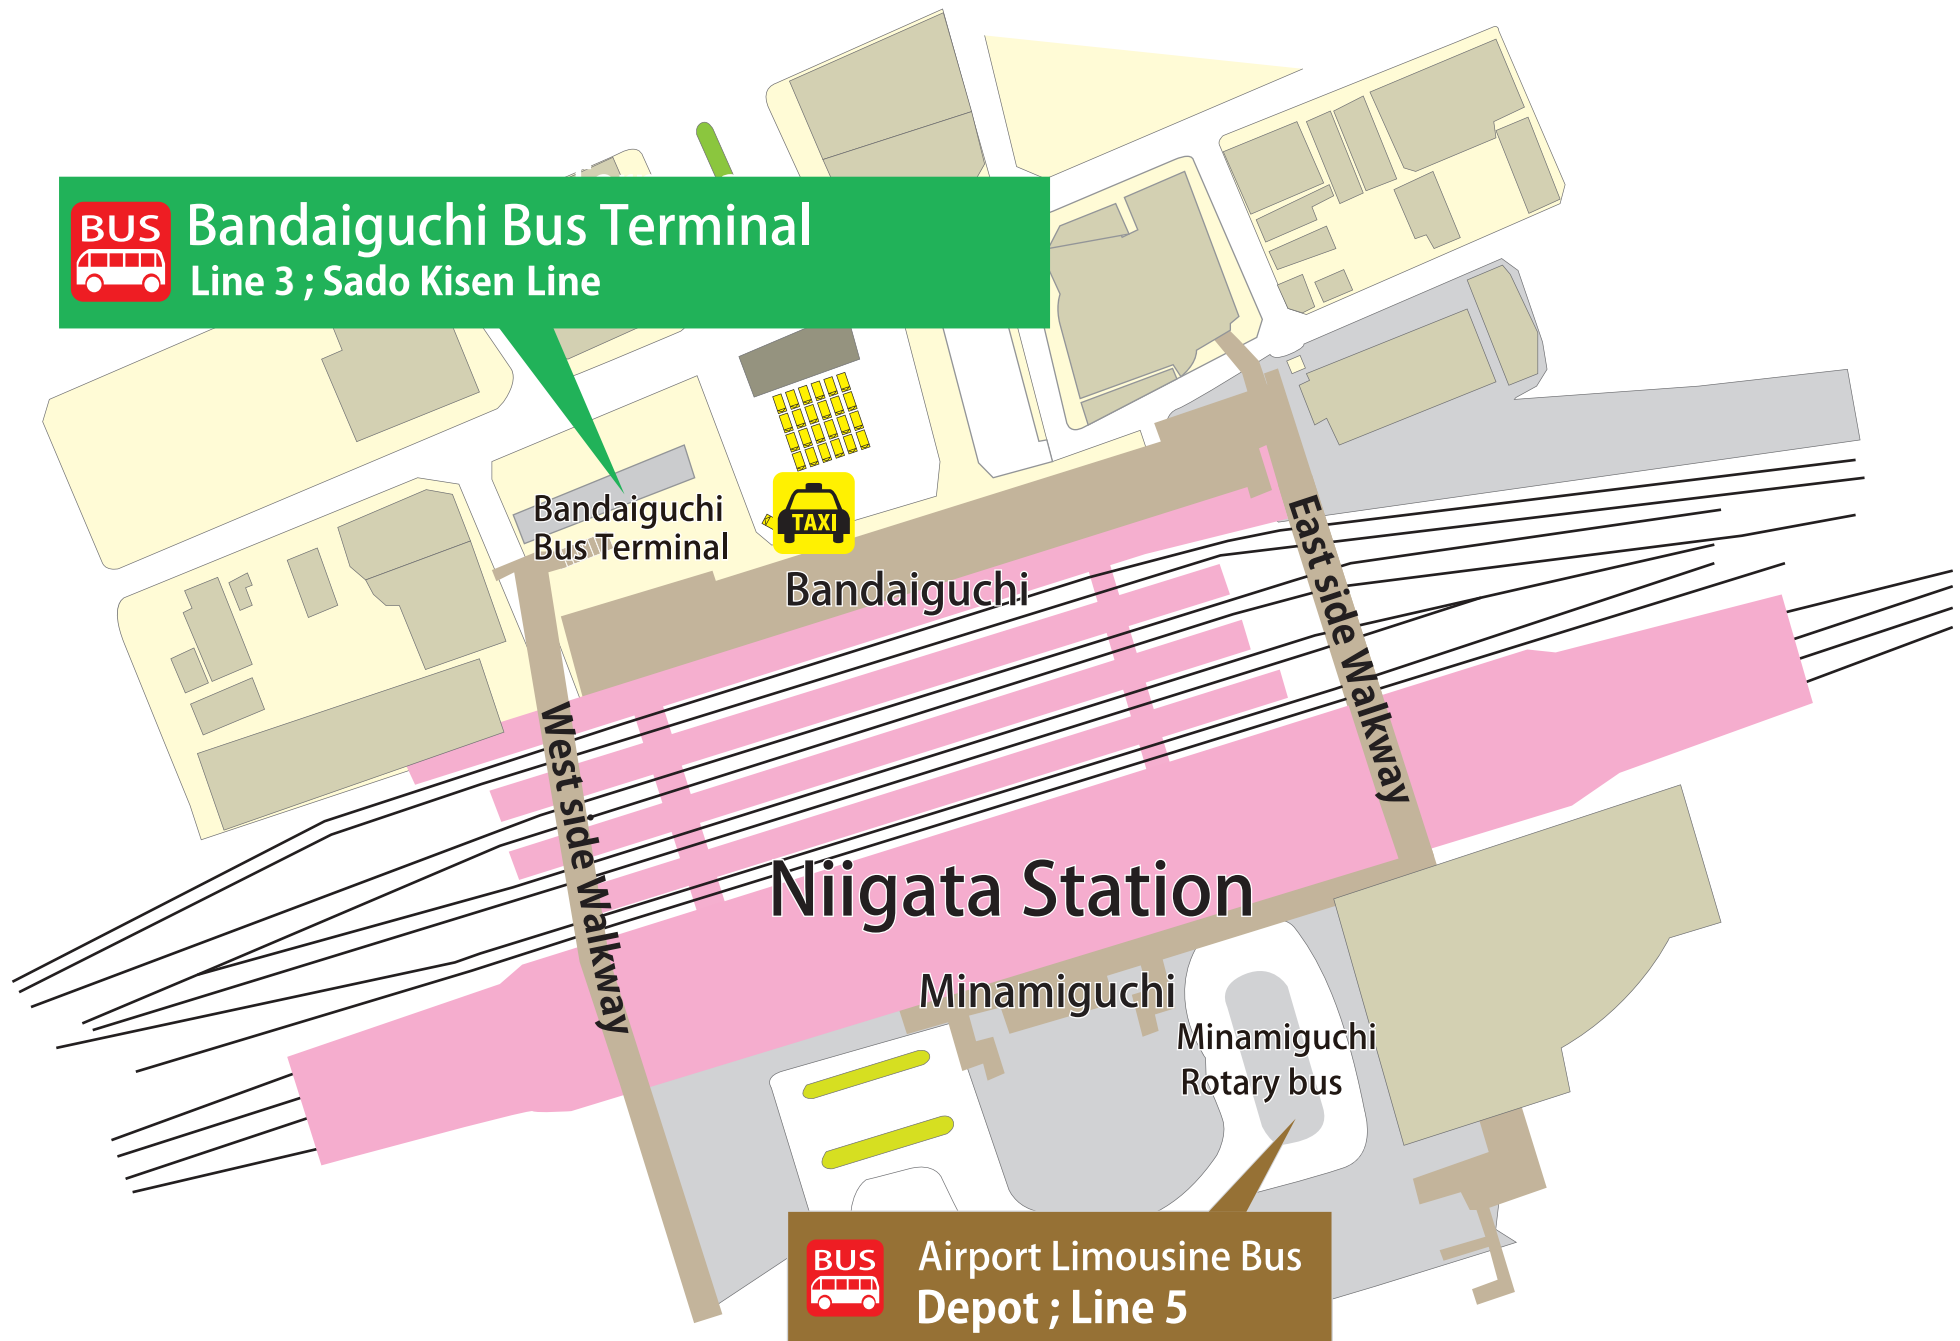

from Niigata Station by Bus

Bus (approx. 15 min.)