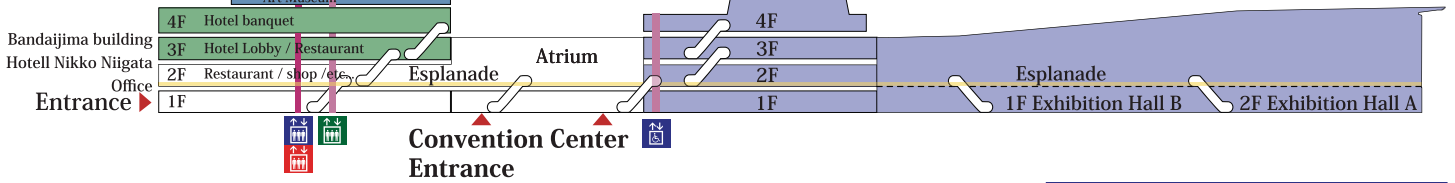

## Bandajima building

31F Observation room (Free)

Tokimesse Appearance

## Niigata Convention Center

The Niigata Bandajima Art Museum

| Map legend |                                  |
|------------|----------------------------------|
|            | Toilet                           |
|            | Multipurpose toilet              |
|            | Elevator                         |
|            | Escalator                        |
|            | Smoking Are (outdoors)           |
|            | Lockers                          |
|            | Public phone                     |
|            | Nursing room                     |
|            | Vending machine                  |
|            | Restaurant                       |
|            | Shop                             |
|            | Automated external defibrillator |