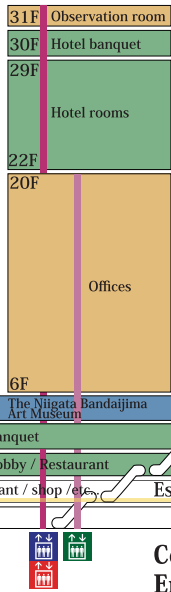

# About the TOKI MESSE

## Bandajima building

31F Observation room (Free)

Tokimesse Appearance

## Niigata Convention Center

The Niigata Bandajima Art Museum

| Map legend |                                  |
|------------|----------------------------------|
|            | Toilet                           |
|            | Multipurpose toilet              |
|            | Elevator                         |
|            | Escalator                        |
|            | Smoking Are (outdoors)           |
|            | Lockers                          |
|            | Public phone                     |
|            | Nursing room                     |
|            | Vending machine                  |
|            | Restaurant                       |
|            | Shop                             |
|            | Automated external defibrillator |